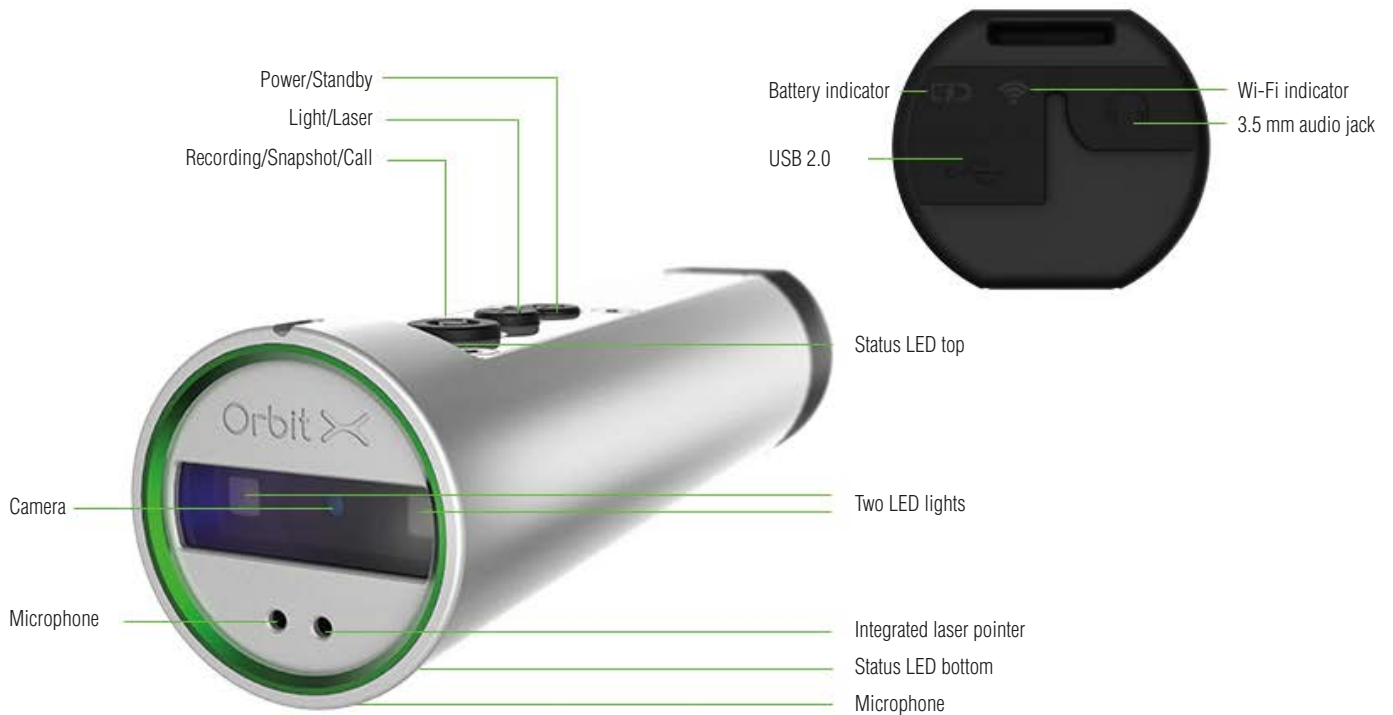

Orbit X® EXPLOSION PROOF WI-FI CAMERA

APPLICATIONS	FEATURES	BENEFITS	SPECIFICATIONS
- Remote diagnostics - Tele buddy mode - Inspection and maintenance - Surveillance	- HD video streaming - High end imaging - Light and flexible - Powerful LED	- Make better decisions - Increase flexibility - Decrease travel expenses - Improve work routines	16 - 32 GB mempry - IECEX and ATEX - Rugged, IP 68 - Dual Band Wi-Fi

The Orbit X is probably the toughest, smartest and smallest IECEx and ATEX Zone 1 explosion proof camera you have ever seen. The camera has a HD imaging sensor, two LED lights and laser pointer fitted into an extremely compact form. This enables you to capture images and video as well as conduct live video conferencing and CCTV type video streaming sessions wirelessly in any hazardous area.

The explosion proof Orbit X Wi-Fi camera offers crisp and colorful 1080p imaging and video that you can be stored locally on the device or streamed in high quality over Wi-Fi. It is designed to be used in confined, dark and hard to reach areas. With focus on simple, user friendly operation in a compact, power efficient and rugged design, it is a very versatile product. The Orbit X can be used as a helmet, inspection or surveillance camera. It can be used as a standalone camera as well as in combination with the Intrinsically Safe Smartphone Impact X or Intrinsically Safe Camera Gravity X.