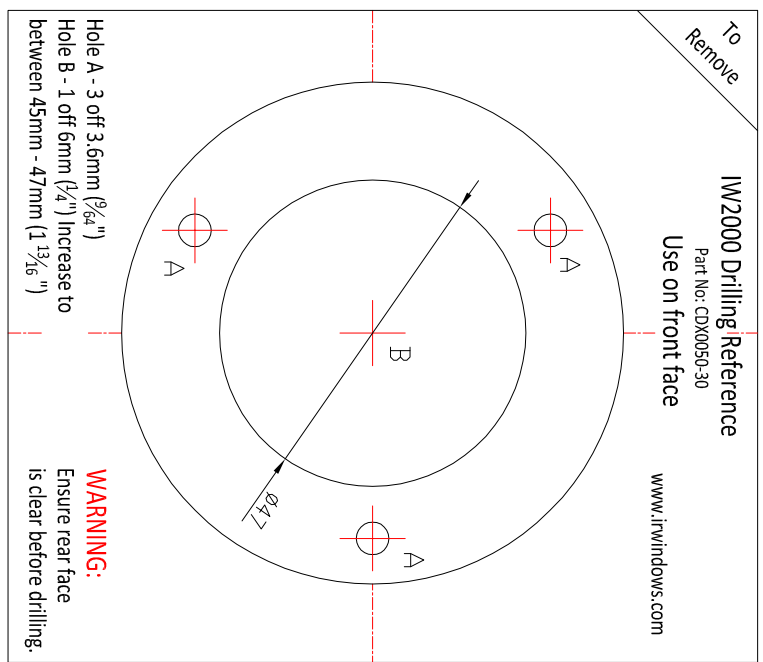

1 2 3 4 5 6 7 8

A A

B B

C C

D D

SCALE: 1:1

CorDex Instruments Ltd.

Date	Rev	Drn	Chk	App	Description
05/02/12	A	RK	MH		Original Issue

1 2 3 4 5 6 7 8

Material:
various

Title:
IW2000 Drilling template

Sheet No:
1 of 1

DRG No. CDX0050-30